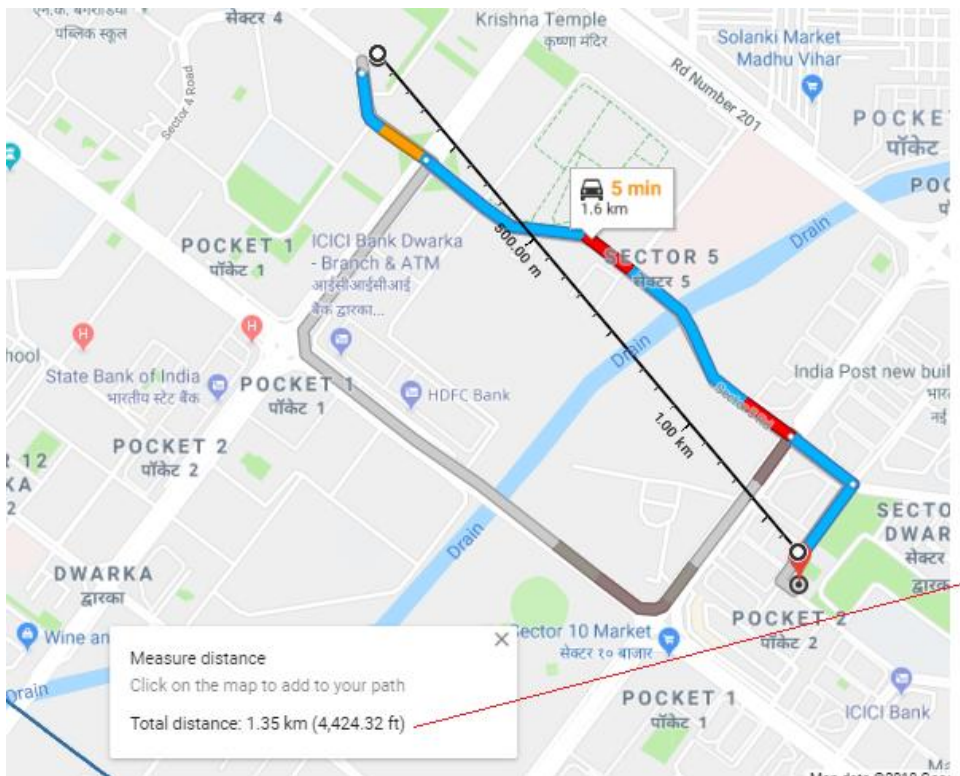

Click here for measure distance

Click the MDH International School, Dwarka