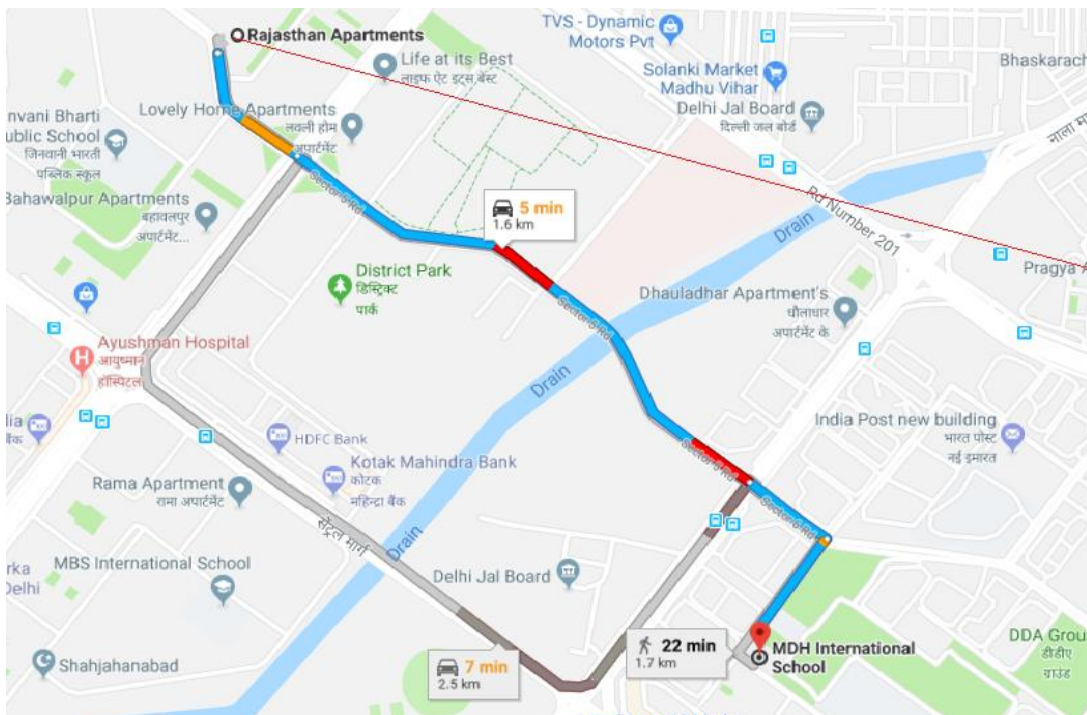

How to measure a distance from your residence to MDH International School, Dwarka, New Delhi-110075

1. Open Google Map Google Map. <http://maps.google.co.in/>
2. Type MDH International School, Dwarka in Search Google Map Menu like.

Type MDH International School, Dwarka

Click here for the "Get Direction" icon

3. Type other destination.

Type your Residence address

Right Click

Then right click on your destination point, click the measure distance

Click here for measure distance

Click the MDH International School, Dwarka

Distance (in KM)