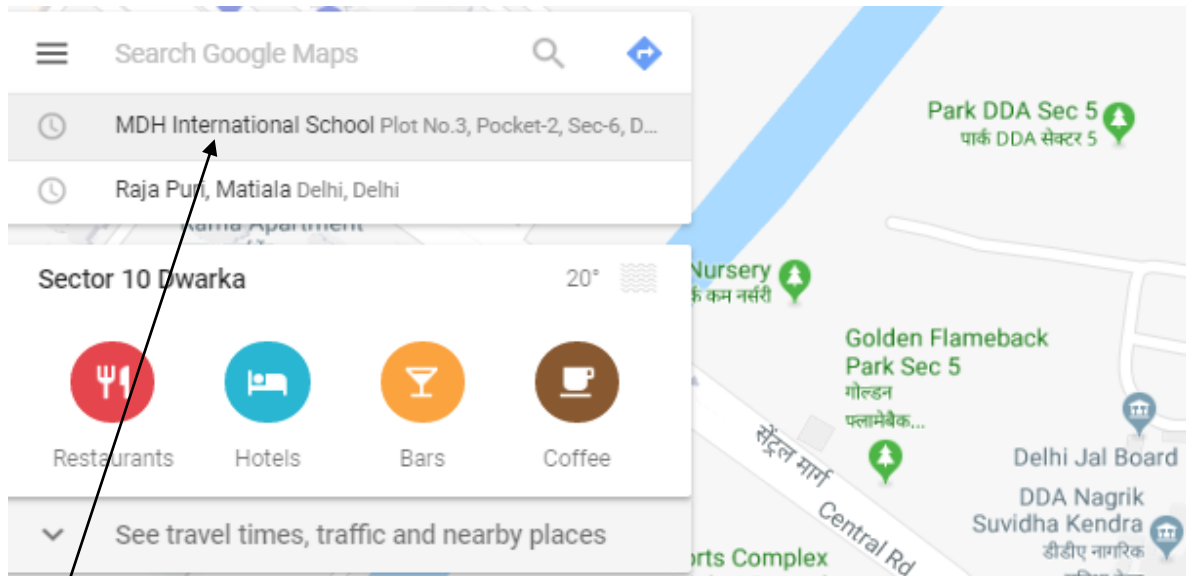

How to measure a distance from your residence to MDH International School, Dwarka, New Delhi-110075

1. Open Google Map Google Map. <http://maps.google.co.in/>
2. Type MDH International School, Dwarka in Search Google Map Menu like.

Type MDH International School, Dwarka

Click here for the "Get Direction" icon

3. Type other destination.

Type your Residence address

Right Click

Then right click on your destination point, click the measure distance