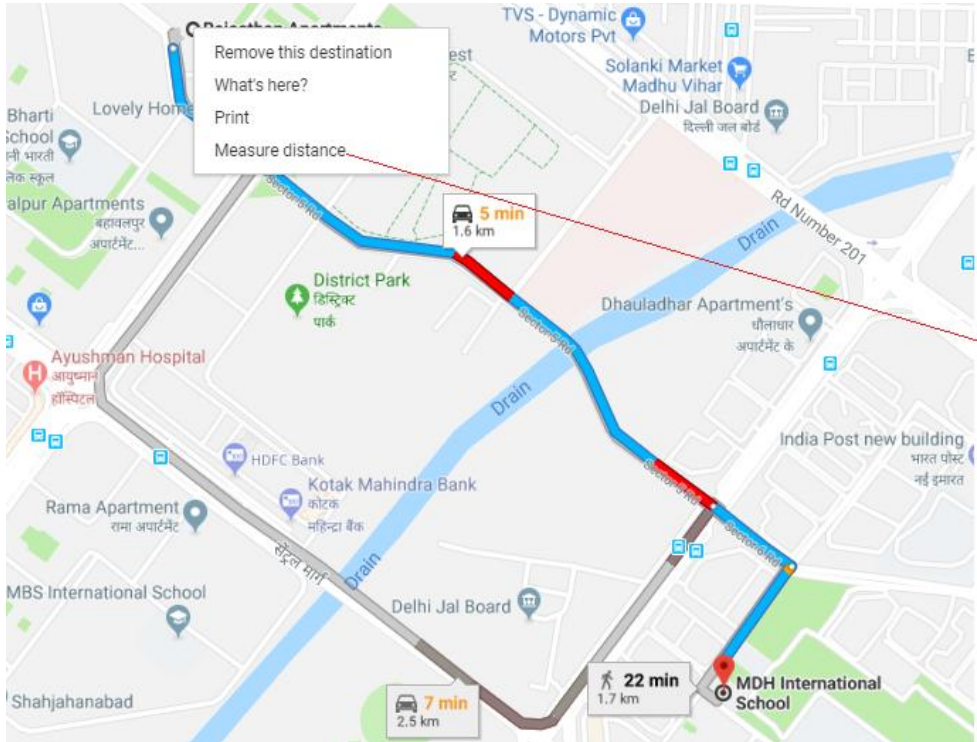

How to measure a distance from your residence to MDH International School, Dwarka, New Delhi-110075

1. Open Google Map Google Map. <http://maps.google.co.in/>
2. Type MDH International School, Dwarka in Search Google Map Menu like.

Type MDH International School, Dwarka

Click here for the "Get Direction" icon

3. Type other destination.

Type your Residence address

Right Click

Then right click on your destination point, click the measure distance