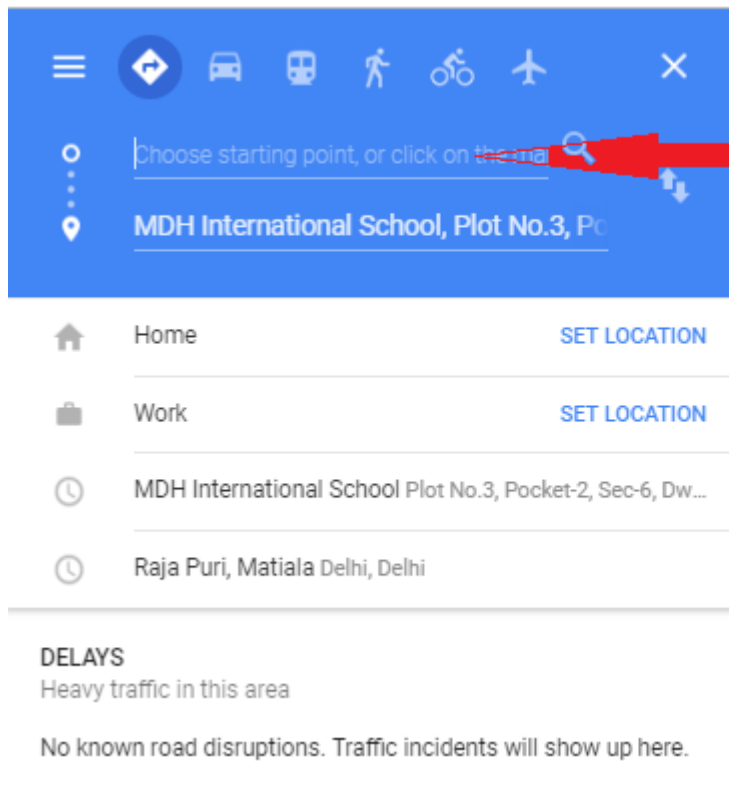

How to measure a distance from your residence to MDH International School, Dwarka, New Delhi-110075

1. Open Google Map Google Map. <http://maps.google.co.in/>
2. Type MDH International School, Dwarka in Search Google Map Menu like.

Type MDH International School, Dwarka

Click here for the "Get Direction" icon

3. Type other destination.

Type your Residence address

Right Click

Then right click on your destination point, click the measure distance